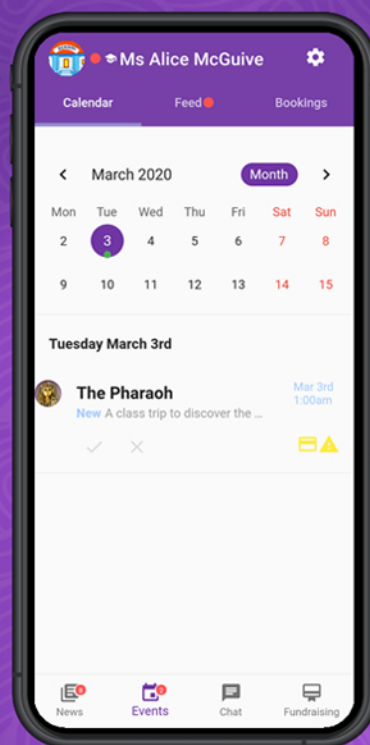

LIFE NINJA

Education Apps for the Digital Generation

MESSAGE NINJA IS THE FREE ADVANCED SCHOOL COMMUNICATIONS APP POWERED BY THE LIFE NINJA PLATFORM.

- ✓ NEWS
- ✓ CHAT GROUPS
- ✓ BOOKINGS
- ✓ FUNDRAISING
- ✓ EVENTS
- ✓ DIGITAL CONSENT
- ✓ PAYMENTS
- ✓ NOTIFICATIONS AND REMINDERS

COMING SOON

- ✓ HOMEWORK HUB VIEW
- ✓ READING HUB VIEW
- ✓ CUSTOMISED INCENTIVES
- ✓ ABSENCE REPORTING
- ✓ SPONSORSHIPS

LIFE NINJA

Education Apps for the Digital Generation

MESSAGE NINJA

The advanced school communication app powered by the Life Ninja platform, GDPR compliant and completely free.