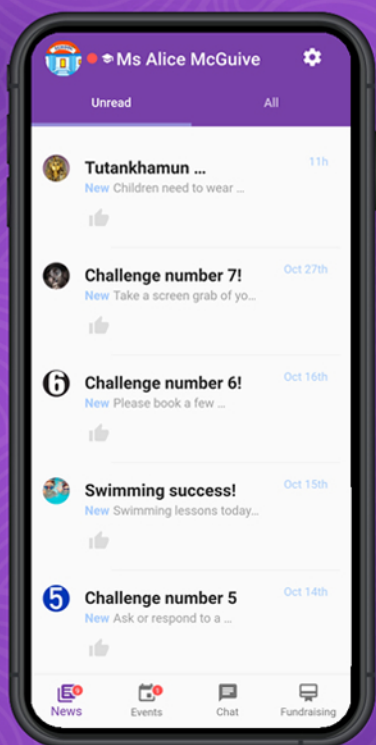

LIFE NINJA

Education Apps for the Digital Generation

MESSAGE NINJA IS THE FREE ADVANCED SCHOOL COMMUNICATIONS APP POWERED BY THE LIFE NINJA PLATFORM.

- ✓ NEWS
- ✓ CHAT GROUPS
- ✓ BOOKINGS
- ✓ FUNDRAISING
- ✓ EVENTS
- ✓ DIGITAL CONSENT
- ✓ PAYMENTS
- ✓ NOTIFICATIONS AND REMINDERS

COMING SOON

- ✓ HOMEWORK HUB VIEW
- ✓ READING HUB VIEW
- ✓ CUSTOMISED INCENTIVES
- ✓ ABSENCE REPORTING
- ✓ SPONSORSHIPS

LIFE NINJA

Education Apps for the Digital Generation

MESSAGE NINJA

The advanced school communication app powered by the Life Ninja platform, GDPR compliant and completely free.